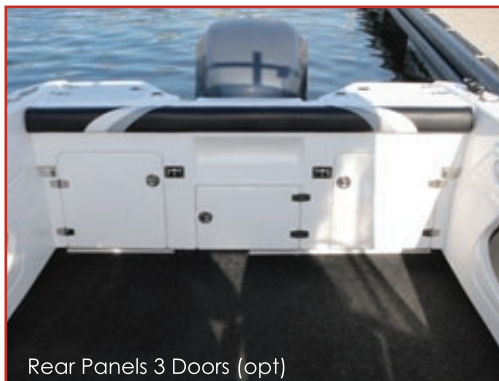

SENATOR 710

Big boat with big power on the transom; that's the Senator 710 from Ocean Master Boats. Rated to carry a single outboard up to 250hp, the Ocean Master Boats Senator 710 has oodles of power for big runs offshore. You can carry a big load of fishermen, fishing gear and of course fish on the run home.

This is a fully featured dedicated fishing rig that boasts pedestal bucket seats with in-built tackle trays, lock up forward cabin, stern quarter live bait bin, sub floor fish box, removable stern quarter seats, rod racks, rod storage ... you name it and chances are that it is a standard feature on board this Ocean Master Boats model.

Rear Panels 3 Doors (opt)

SPECIFICATIONS

Overall Length	7100 mm
Overall Beam	2500 mm
Overall Height (Trailer not incl.)	2110 mm
Approximate Weight	1350 Kg
Transom Height	25" 635 mm
Maximum Transom Weight	450 Kg
Maximum H/Power 4 Stroke	400
Maximum H/Power 2 Stroke	400
Fuel Tank Capacity	300 Lt
Maximum Persons	8 Persons
Deadrise	21 Degrees